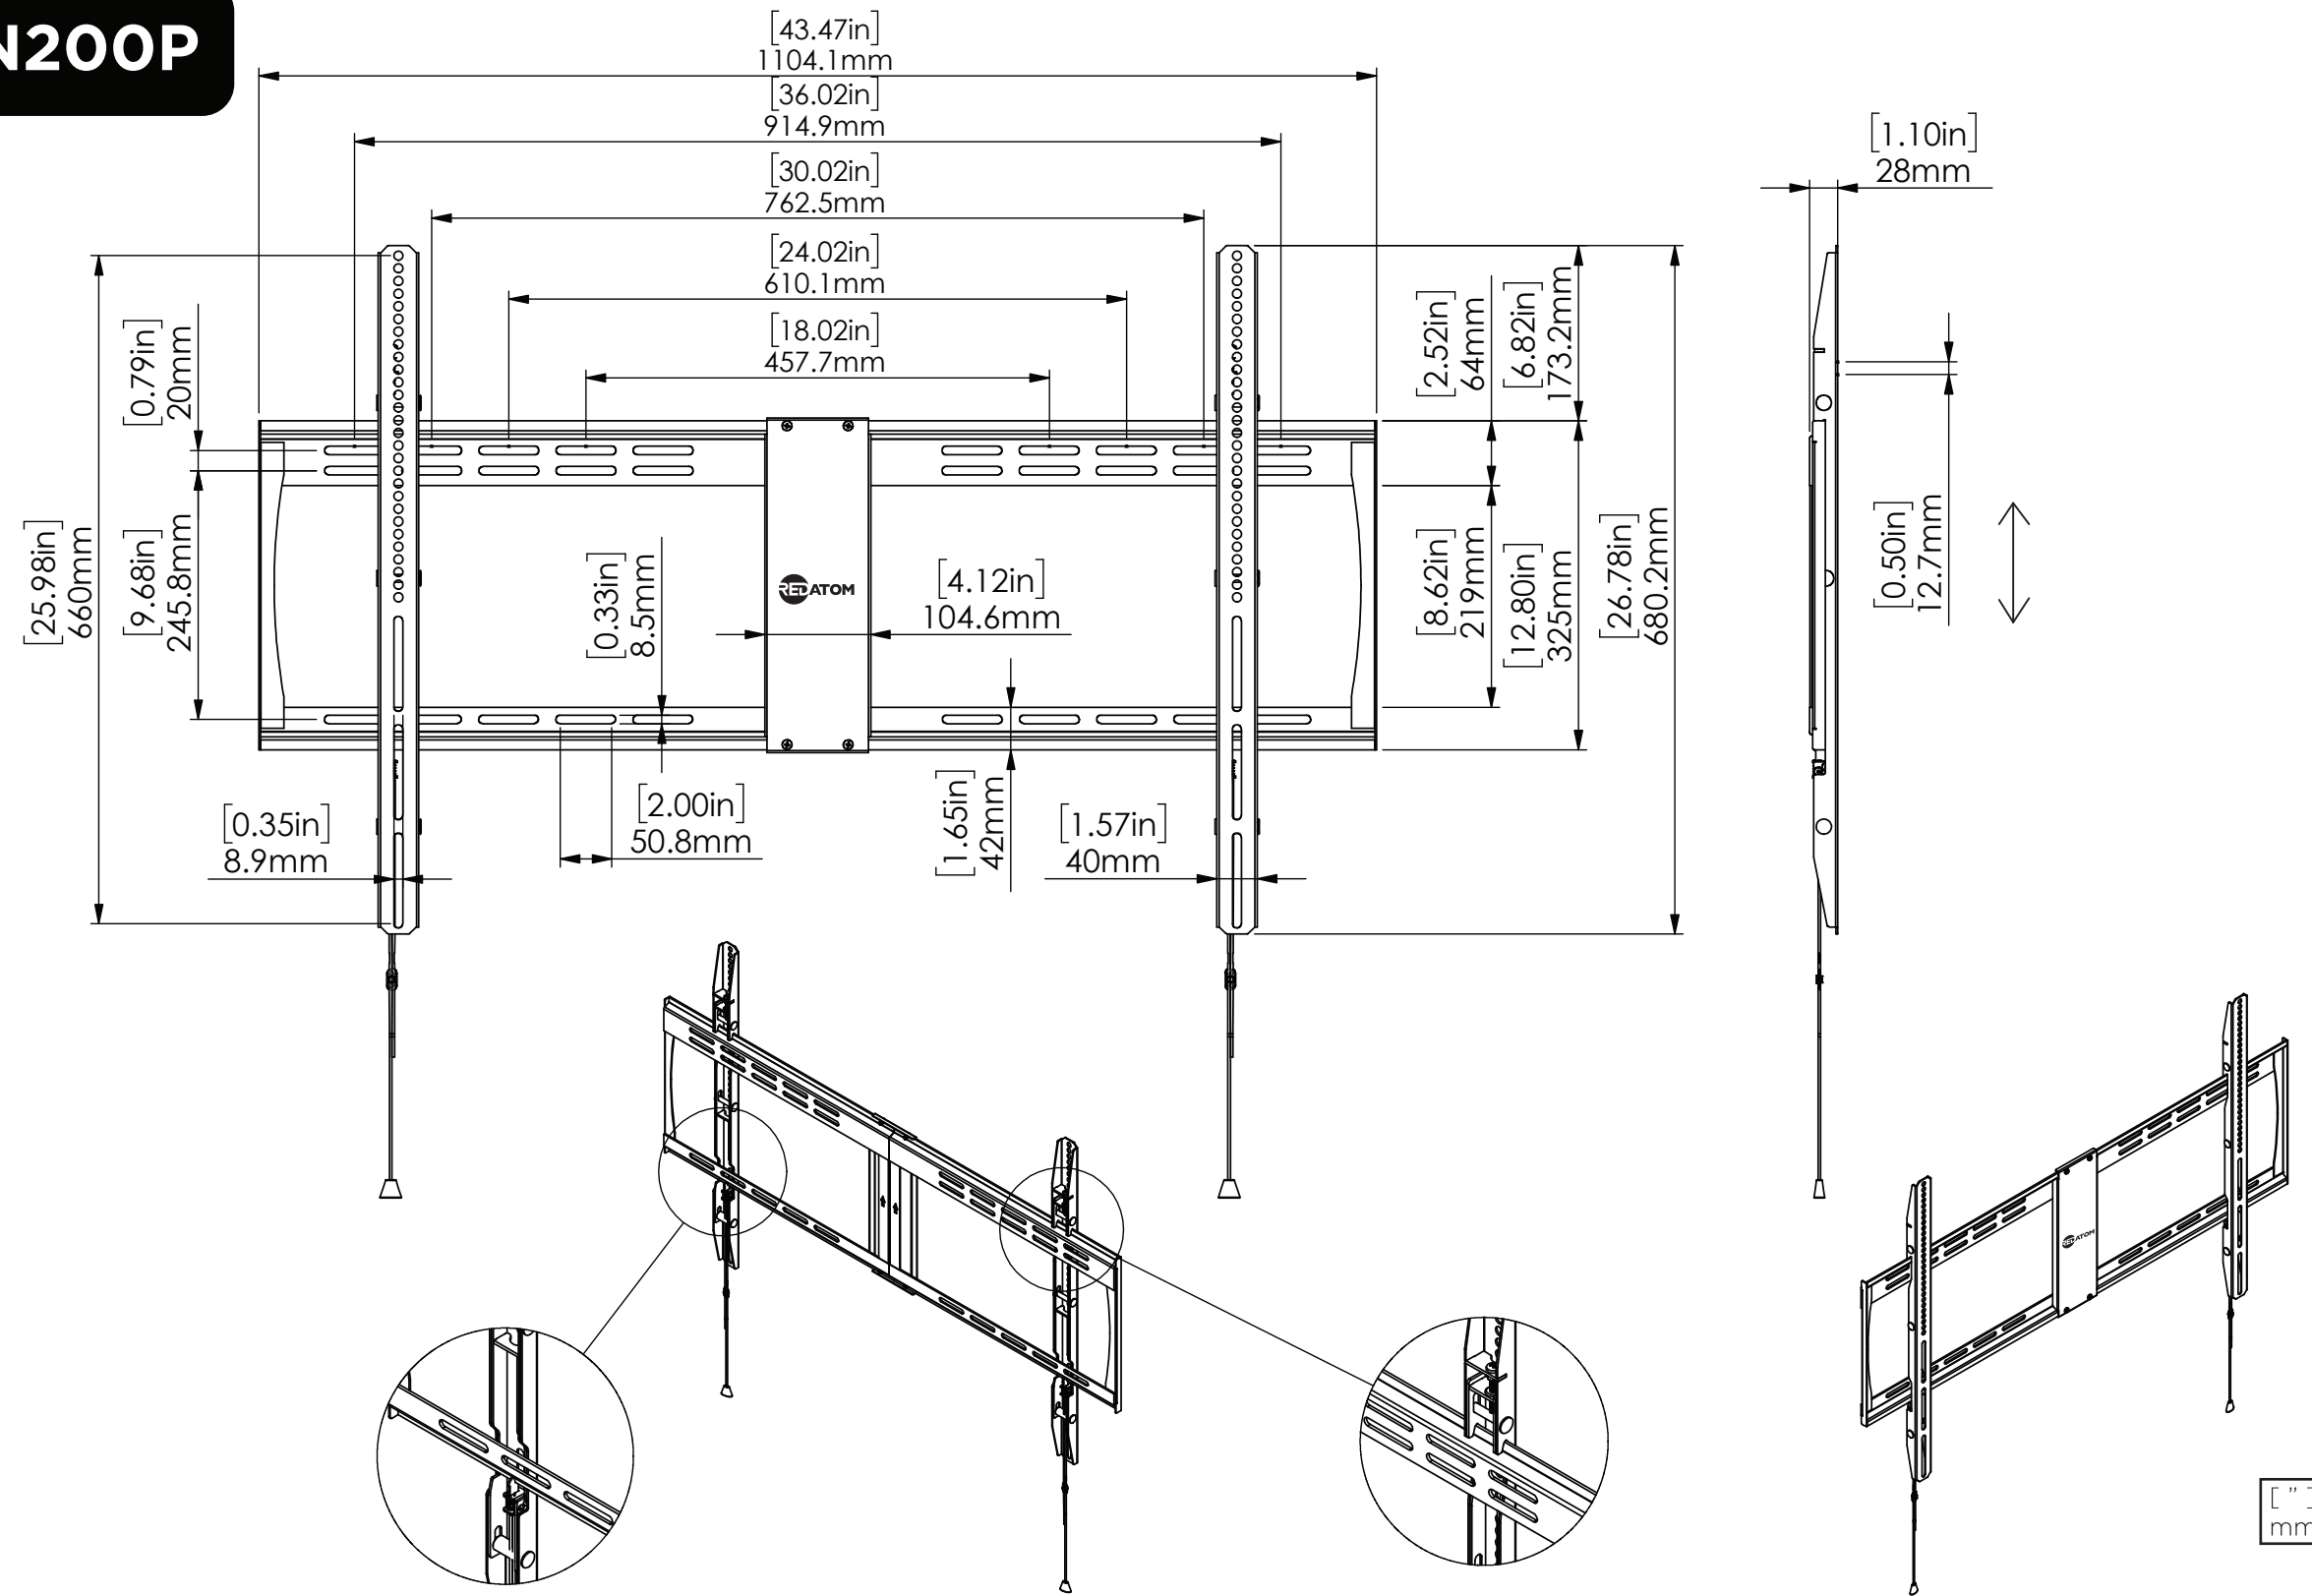

REDXXLFOPEN200P

- SCREEN SIZE COMPATIBILITY: MOST 65" - 110" SCREENS
- VESA STANDARD COMPATIBILITY (WIDTH X HEIGHT): 200 X 200 TO 1000 X 600 MM
- MAXIMUM VESA MOUNTING CONFIGURATION: 1000 X 600 MM
- MAXIMUM WEIGHT CAPACITY: 200 LBS (90.7 KG)
- PRODUCT COLOR: BLACK